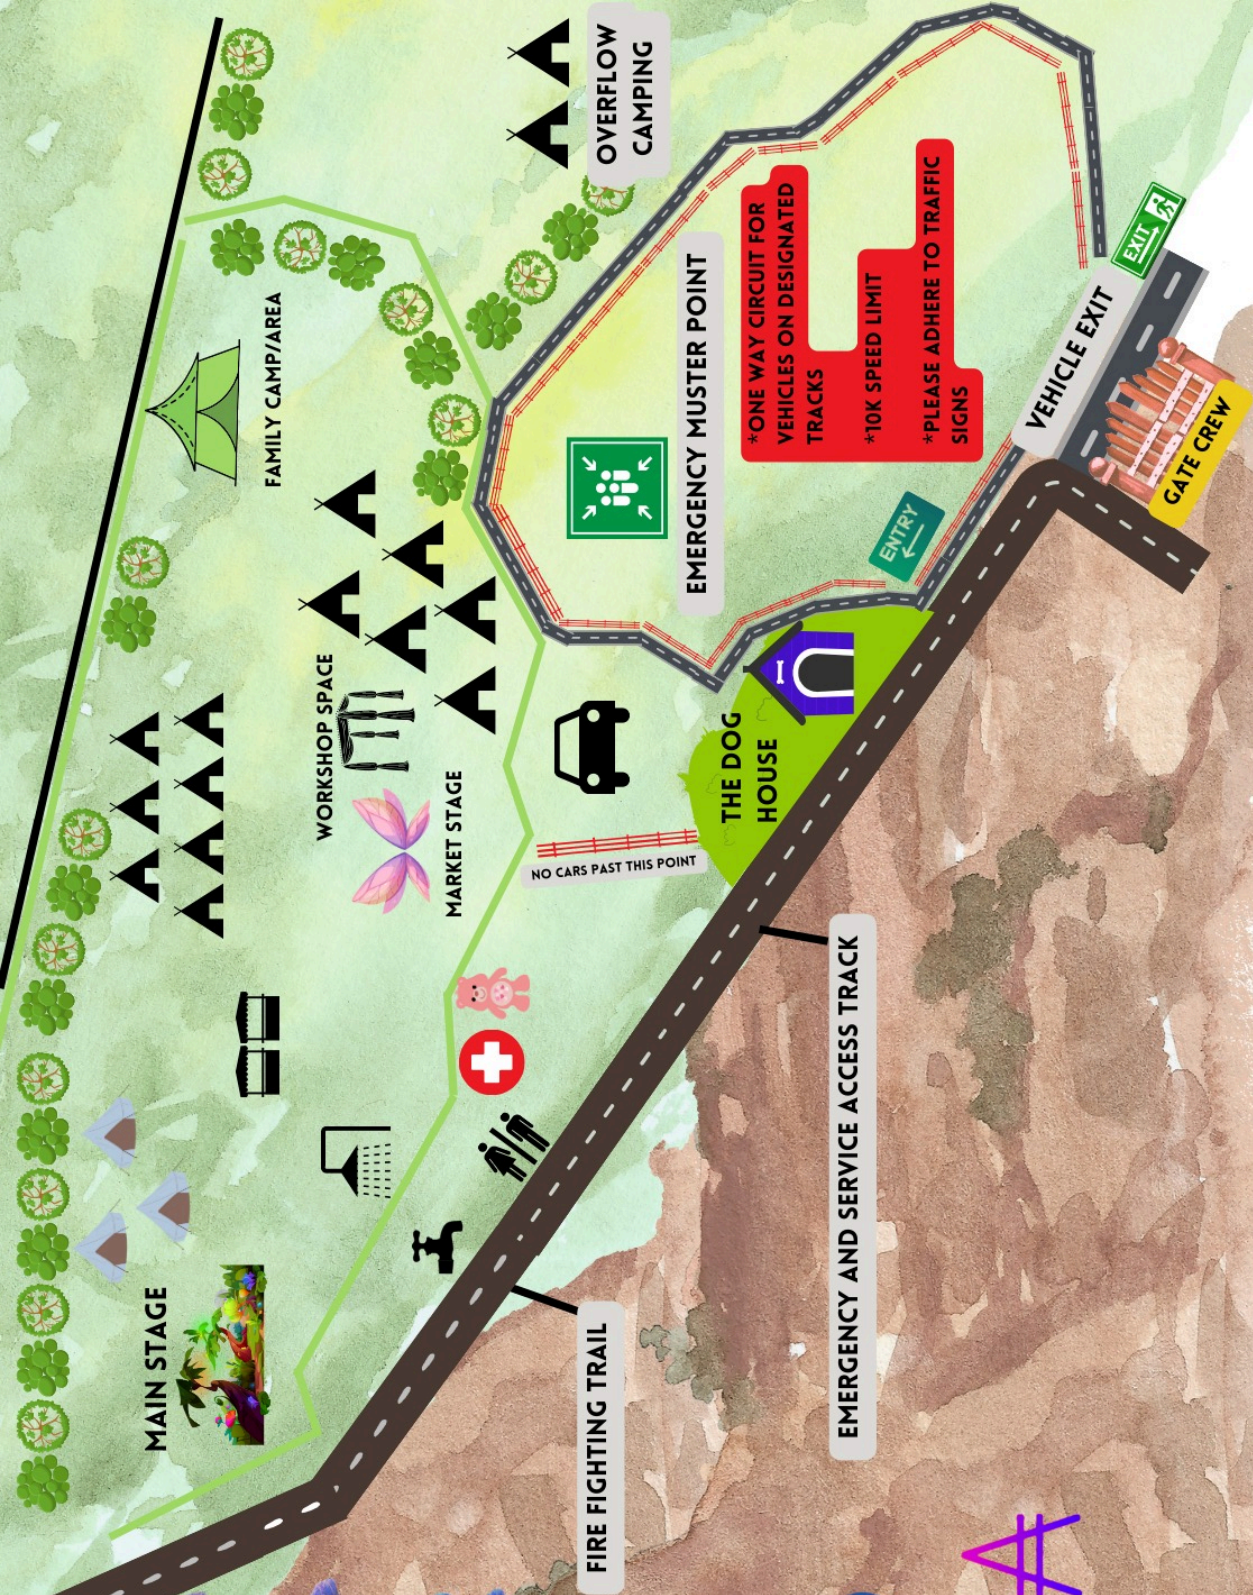

# Mysteria @ ÆTHERIA Festival

														
EMERGENCY MUSTER POINT	WATER STATION	TOILETS	THE DOG HOUSE	FIRST AID TENT	CARE SPACE	VEHICLE PARKING AREA	CREW CAMP	CAMPING	MAIN STAGE	MARKET STAGE	PARACOSM FAMILY AREA/CAMPING	WORKSHOP SPACE	MARKET STALLS	SHOWERS